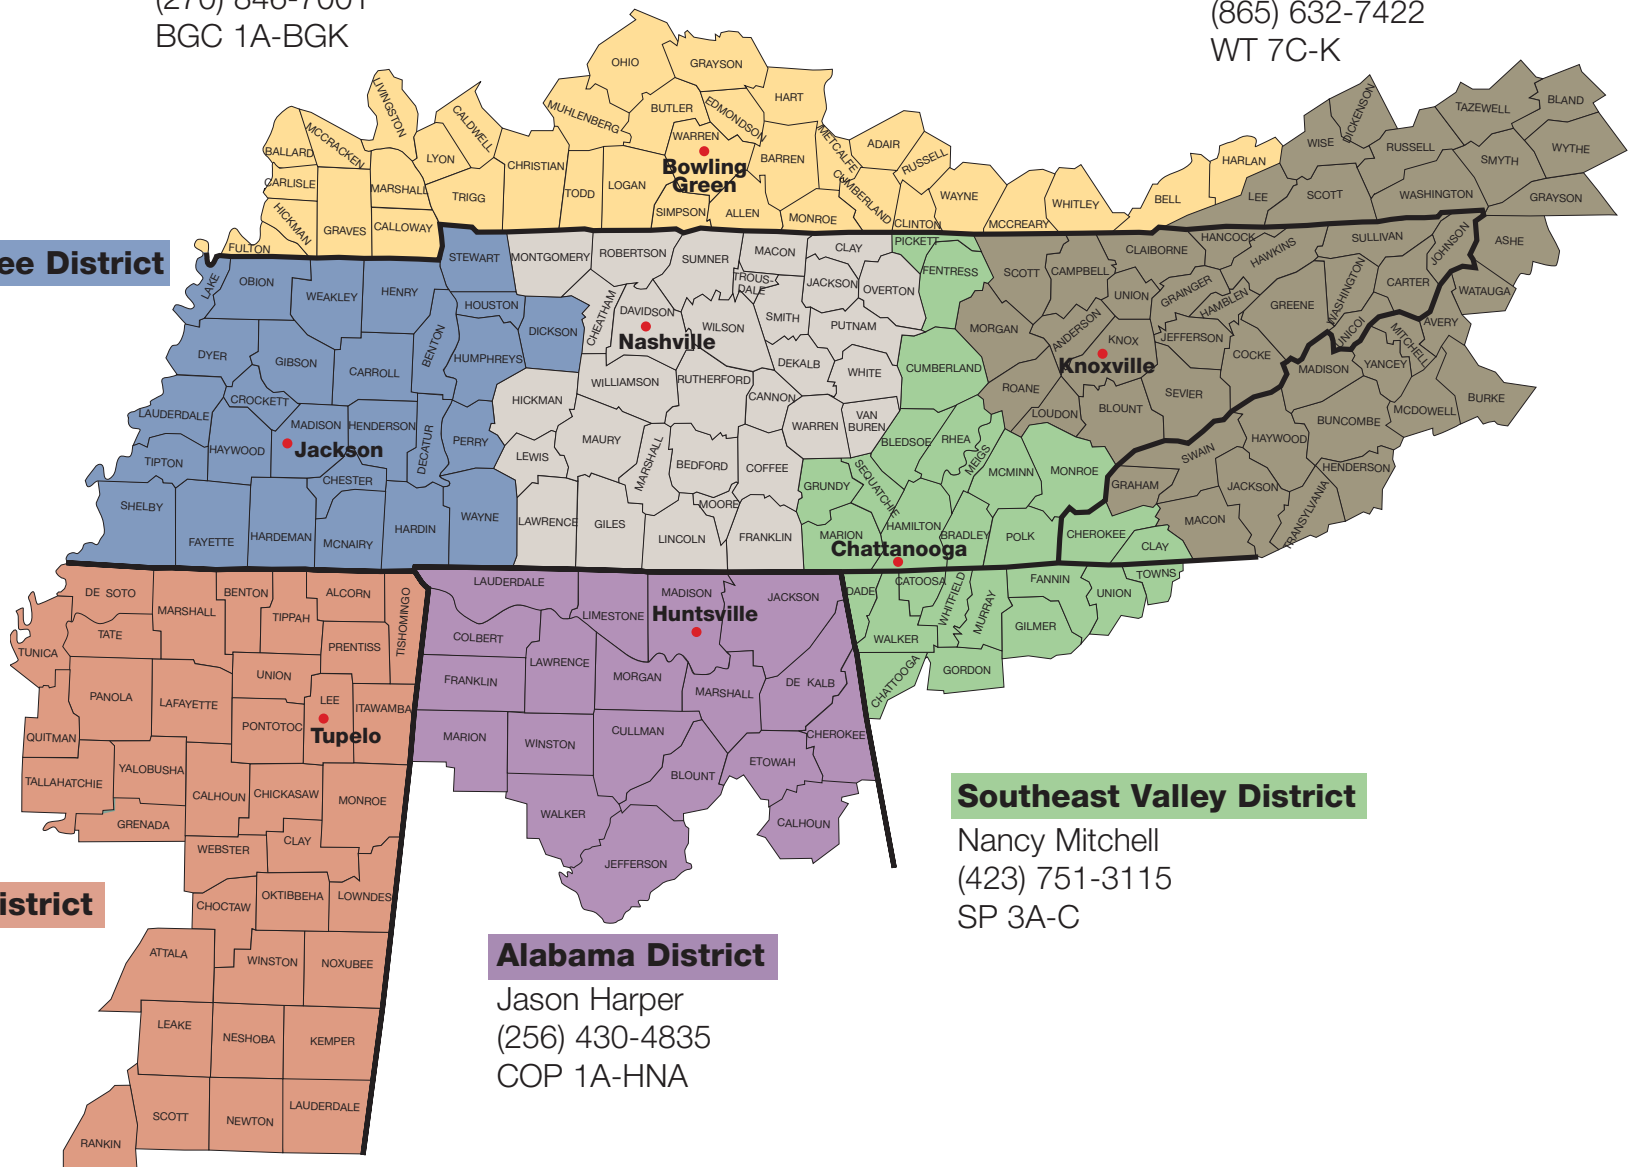

Valley Relations Districts

Middle Tennessee District

Amy Arnold-Martin
(615) 232-6089
OCP 1M-NST

Kentucky District

Sarah Davasher
(270) 846-7001
BGC 1A-BGK

Northeast Valley District

Bert Robinson
(865) 632-7422
WT 7C-K

West Tennessee District

Paul Phelan
(731) 664-4020
ECB 1A-JKT

Southeast Valley District

Nancy Mitchell
(423) 751-3115
SP 3A-C

Alabama District

Jason Harper
(256) 430-4835
COP 1A-HNA